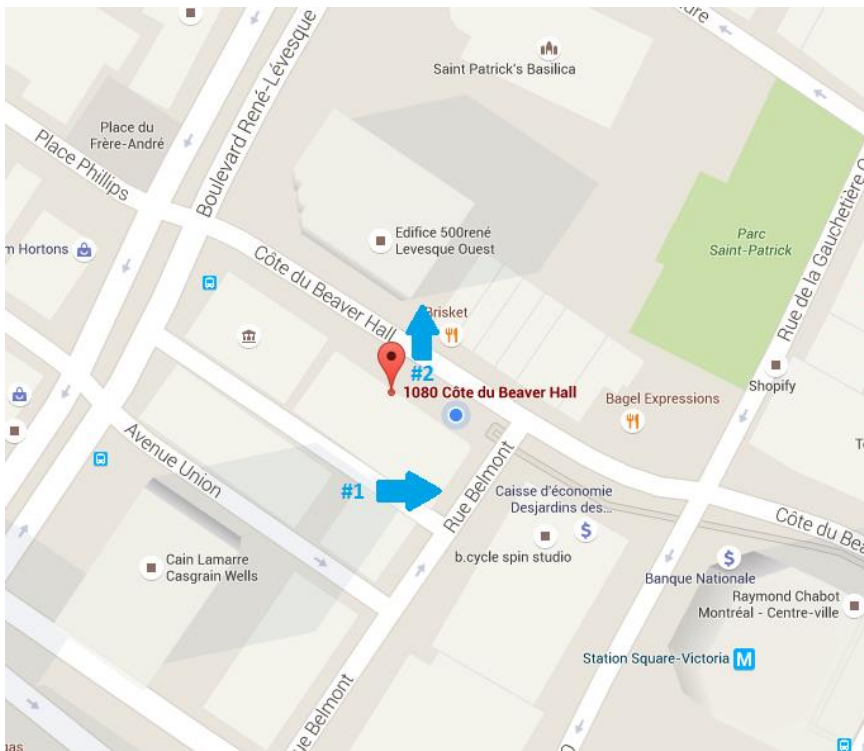

BRAND NEW OTTAWA ROOM!

Comfortable, spacious rooms and viewing suites with a clean, modern style

- Right in the heart of downtown Montreal within a two minute walk from train station
- Located at Square Victoria Metro (direct access to building during business hours)
- Dining options all around the area