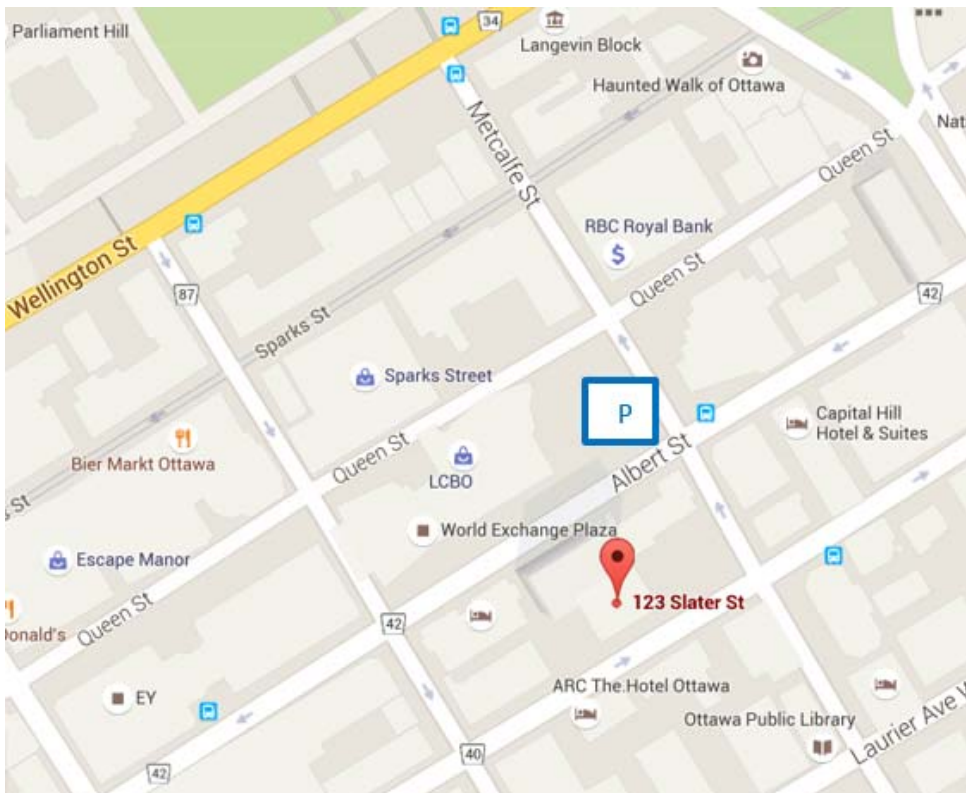

AN UNCOMMON SENSE
OF THE CONSUMER™

OTTAWA FOCUS GROUP SUITE

123 Slater Street, 11th Floor | 613.230.9109

PARKING

Underground

- World Exchange Center: ramp entry at corner of Metcalfe and Queen streets - noted in map as [P]

Street Parking Available

- Daytime requires proof of payment from meters
- Evenings/weekend check meters for requirements

HOTELS

ARC Hotel

140 Slater Street
Tel: 800.699.2516

Hotel Indigo Downtown Ottawa

123 Metcalfe Street
Tel: 613.231.6555

Sheraton Ottawa Hotel

150 Albert Street
Tel: 613.23801500

PHONE NUMBERS (* in-office)

Reception Host

*3969

613-288-3969

Janette Niwa *5090

613-751-5090

Rekha Samuel

*5064

613-751-5064

BRAND NEW OTTAWA ROOM!

Comfortable, spacious rooms and viewing suites with a clean, modern style

- Right in the heart of downtown Ottawa just blocks from Parliament and the Byward Market
- Right on the Ottawa OC Transpo bus line
- Dining options all around the area